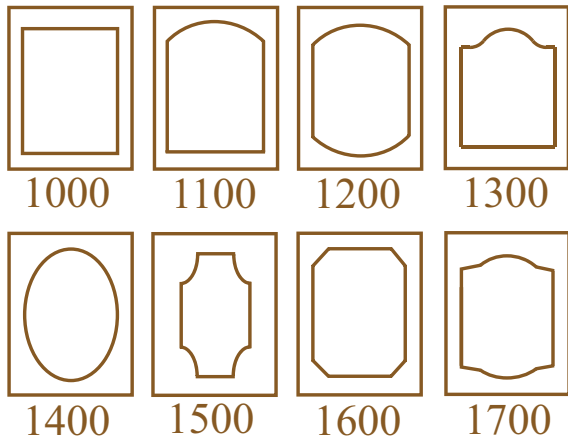

- ← ● Pick Available Door Style
Style : 1000 to 1700
- **Profile** : Choose a profile
- **Color** : Pick Color from Binder

Profile 2

Line Drawing

Profile 3

Line Drawing

Available door styles:

How to Order

- ← Pick Available Door Style Style : 1000 to 1700
- Profile : Choose a profile
- Color : Pick Color from Binder

Profile 4

Line Drawing

Profile 5

Line Drawing

Available door styles:

How to Order

- ← ● Pick Available Door Style Style : 1000 to 1700
- Profile : Choose a profile
- Color : Pick Color from Binder

Profile 9

← Door Style Available as Shown in Picture

Line Drawing

Profile 10

← Door Style Available as Shown in Picture

Line Drawing

Available door styles:

How to Order

- ← ● Pick Available Door Style Style : 1000 to 1700
- Profile : Choose a profile
 - Color : Pick Color from Binder

Profile 13

Line Drawing

Profile 14

← Door Style Available as Shown in Picture

Line Drawing

Available door styles:

How to Order

- ← ● Pick Available Door Style
Style : 1000 to 1700
- **Profile** : Choose a profile
 - **Color** : Pick Color from Binder