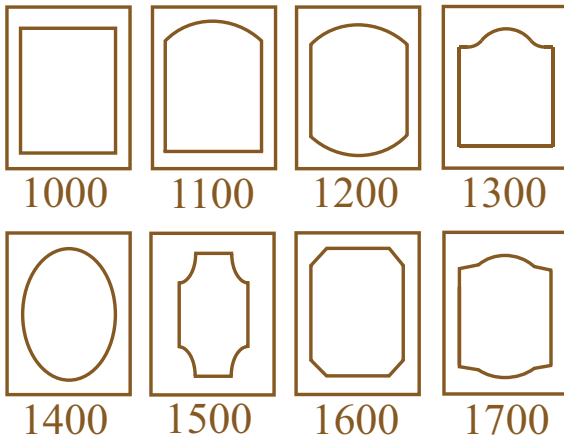

- ← ● Pick Available Door Style
Style : 1000 to 1700
- **Profile** : Choose a profile
- **Color** : Pick Color from Binder

Profile 2

Line Drawing

Profile 3

Line Drawing

Available door styles:

How to Order

- ← Pick Available Door Style Style : 1000 to 1700
- Profile : Choose a profile
- Color : Pick Color from Binder

Profile 4

Line Drawing

Profile 5

Line Drawing

Available door styles:

How to Order

- ← ● Pick Available Door Style Style : 1000 to 1700
- Profile : Choose a profile
- Color : Pick Color from Binder

Profile 9

← Door Style Available as Shown in Picture

Line Drawing

Profile 10

← Door Style Available as Shown in Picture

Line Drawing

Available door styles:

How to Order

- ← ● Pick Available Door Style Style : 1000 to 1700
- Profile : Choose a profile
 - Color : Pick Color from Binder