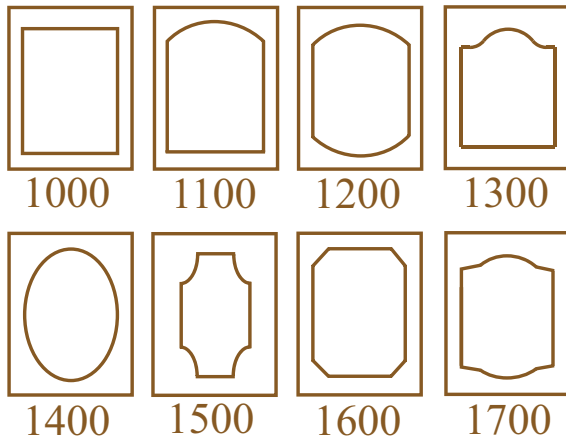

← Door Style Available as Shown in Picture

Line Drawing

Profile 10

← Door Style Available as Shown in Picture

Line Drawing

Available door styles:

How to Order

- ← ● Pick Available Door Style Style : 1000 to 1700
- Profile : Choose a profile
 - Color : Pick Color from Binder

Profile 13

Line Drawing

Profile 14

← Door Style Available as Shown in Picture

Line Drawing

Available door styles:

How to Order

- ← ● Pick Available Door Style
Style : 1000 to 1700
- **Profile** : Choose a profile
 - **Color** : Pick Color from Binder

Profile 16

Line Drawing

Profile 17

Line Drawing

Available door styles:

How to Order

- ← Pick Available Door Style Style : 1000 to 1700
- Profile : Choose a profile
- Color : Pick Color from Binder

Profile 18