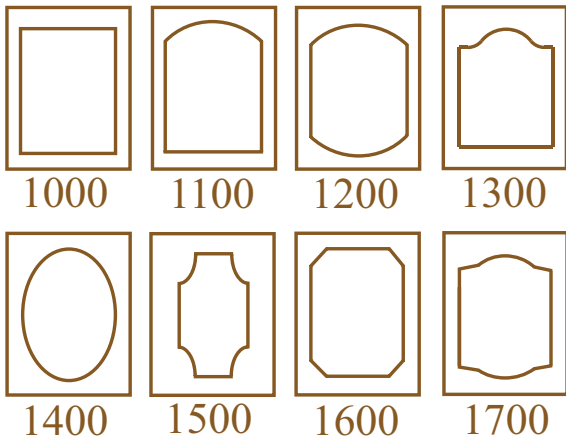

Profile 13

Line Drawing

Profile 14

← Door Style Available as Shown in Picture

Line Drawing

Available door styles:

How to Order

- ← ● Pick Available Door Style
Style : 1000 to 1700
- **Profile** : Choose a profile
 - **Color** : Pick Color from Binder

Profile 16

Line Drawing

Profile 17

Line Drawing

Available door styles:

How to Order

- ← Pick Available Door Style Style : 1000 to 1700
- Profile : Choose a profile
- Color : Pick Color from Binder

Profile 18

Line Drawing

Profile 6

Line Drawing

Available door styles:

How to Order

- ← Pick Available Door Style
Style : 1000 to 1700
- Profile : Choose a profile
- Color : Pick Color from Binder

Profile 7

Line Drawing

Profile 8

Line Drawing

Available door styles:

How to Order

- ← Pick Available Door Style
Style : 1000 to 1700
- Profile : Choose a profile
- Color : Pick Color from Binder

Profile 11

Line Drawing

Profile 12