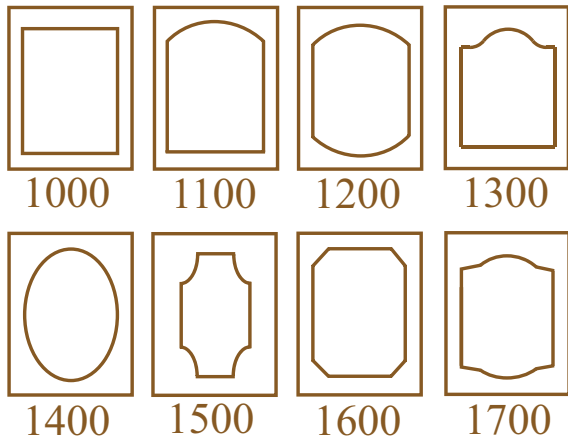

Profile Flate-A

← Door Style Available as Shown in Picture

Line Drawing

Profile Flat-C

Line Drawing

How to Order

Available door styles:

1000

- ← ● Pick Available Door Style
Style : 1000
- **Profile** : Choose a profile
- **Color** : Pick Color from Binder

Profile Double Flute

Line Drawing

Profile V- Groove

Line Drawing

How to Order

Available door styles:

1000

- ← ● Pick Available Door Style Style : 1000
- Profile : Choose a profile
- Color : Pick Color from Binder

Profile U-Groove

Line Drawing

Profile 1

Line Drawing

Available door styles:

How to Order

- ← ● Pick Available Door Style
Style : 1000 to 1700
- **Profile** : Choose a profile
- **Color** : Pick Color from Binder

Profile 2

Line Drawing

Profile 3

Line Drawing

Available door styles:

How to Order

- ← Pick Available Door Style Style : 1000 to 1700
- Profile : Choose a profile
- Color : Pick Color from Binder