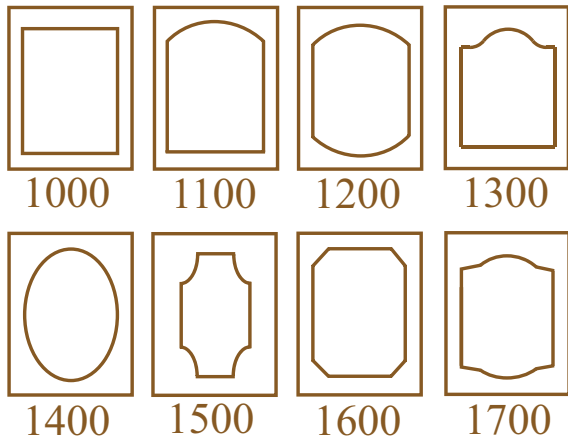

Profile 16

Line Drawing

Profile 17

Line Drawing

Available door styles:

How to Order

- ← Pick Available Door Style Style : 1000 to 1700
- Profile : Choose a profile
- Color : Pick Color from Binder

Profile 18

Line Drawing

Profile 6

Line Drawing

Available door styles:

How to Order

- ← Pick Available Door Style
Style : 1000 to 1700
- Profile : Choose a profile
- Color : Pick Color from Binder

Profile 7

Line Drawing

Profile 8

Line Drawing

Available door styles:

How to Order

- ← Pick Available Door Style
Style : 1000 to 1700
- Profile : Choose a profile
- Color : Pick Color from Binder

Profile 11

Line Drawing

Profile 12

Line Drawing

Available door styles:

How to Order

- ← Pick Available Door Style
Style : 1000 to 1700
- Profile : Choose a profile
- Color : Pick Color from Binder

Profile 15

Line Drawing

Profile 19

← Door Style Available as Shown in Picture