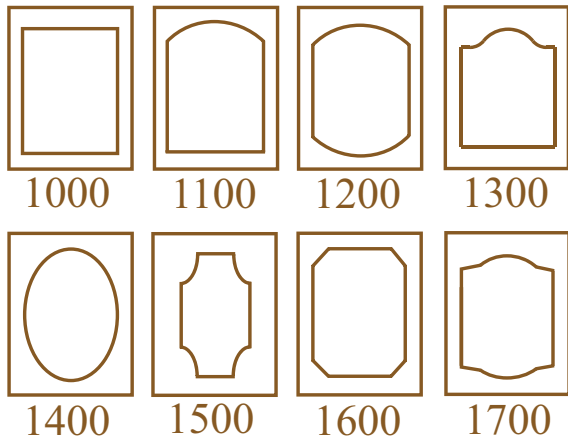

1000

- ← ● Pick Available Door Style Style : 1000
- Profile : Choose a profile
- Color : Pick Color from Binder

Profile U-Groove

Line Drawing

Profile 1

Line Drawing

Available door styles:

How to Order

- ← ● Pick Available Door Style
Style : 1000 to 1700
- **Profile** : Choose a profile
- **Color** : Pick Color from Binder

Profile 2

Line Drawing

Profile 3

Line Drawing

Available door styles:

How to Order

- ← Pick Available Door Style Style : 1000 to 1700
- Profile : Choose a profile
- Color : Pick Color from Binder

Profile 4

Line Drawing

Profile 5

Line Drawing

Available door styles:

How to Order

- ← ● Pick Available Door Style Style : 1000 to 1700
- Profile : Choose a profile
- Color : Pick Color from Binder

Profile 9