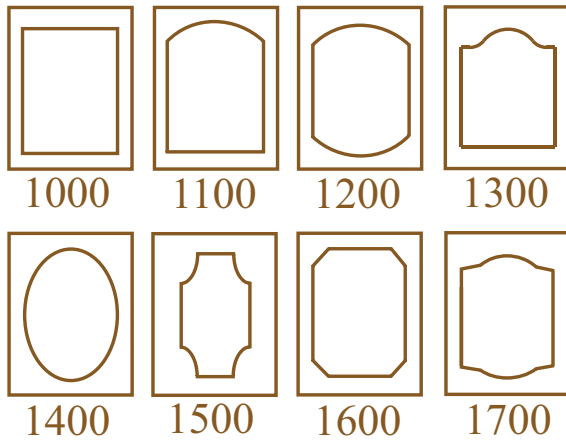

← Door Style Available as Shown in Picture

Line Drawing

Profile 10

← Door Style Available as Shown in Picture

Line Drawing

Available door styles:

How to Order

- ← ● Pick Available Door Style Style : 1000 to 1700
- Profile : Choose a profile
 - Color : Pick Color from Binder

Profile 13

Line Drawing

Profile 14

← Door Style Available as Shown in Picture

Line Drawing

Available door styles:

How to Order

- ← ● Pick Available Door Style
Style : 1000 to 1700
- **Profile** : Choose a profile
 - **Color** : Pick Color from Binder

Profile 16

Line Drawing

Profile 17

Line Drawing

Available door styles:

How to Order

- ← Pick Available Door Style Style : 1000 to 1700
- Profile : Choose a profile
- Color : Pick Color from Binder

Profile 18

Line Drawing

Profile 6

Line Drawing

Available door styles:

How to Order

- ← Pick Available Door Style
Style : 1000 to 1700
- Profile : Choose a profile
- Color : Pick Color from Binder

Profile 7

Line Drawing