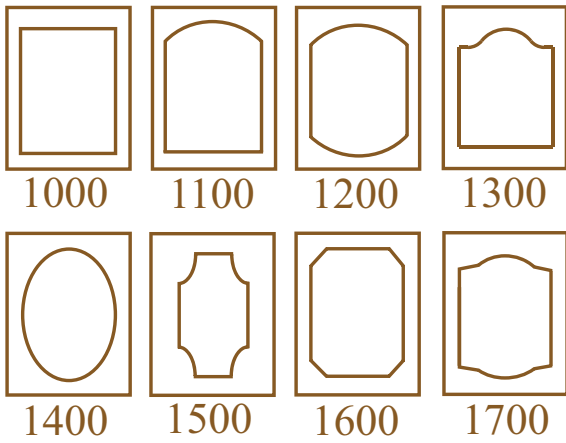

Profile 13

Line Drawing

Profile 14

← Door Style Available as Shown in Picture

Line Drawing

Available door styles:

How to Order

- ← ● Pick Available Door Style
Style : 1000 to 1700
- **Profile** : Choose a profile
 - **Color** : Pick Color from Binder

Profile 16

Line Drawing

Profile 17

Line Drawing

Available door styles:

How to Order

- ← Pick Available Door Style Style : 1000 to 1700
- Profile : Choose a profile
- Color : Pick Color from Binder

Profile 18

Line Drawing

Profile 6

Line Drawing

Available door styles:

How to Order

- ← Pick Available Door Style
Style : 1000 to 1700
- Profile : Choose a profile
- Color : Pick Color from Binder

Profile 7

Line Drawing

Profile 8

Line Drawing

Available door styles:

How to Order

- ← Pick Available Door Style
Style : 1000 to 1700
- Profile : Choose a profile
- Color : Pick Color from Binder

Profile 11

Line Drawing

Profile 12