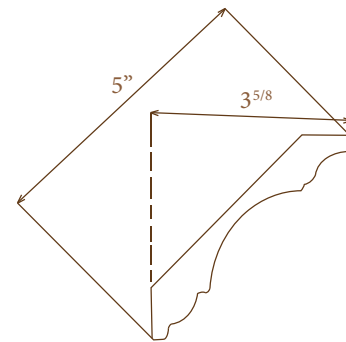

Crown Moulding

P2

P3

P4

P5

P2

P3

P4

P5